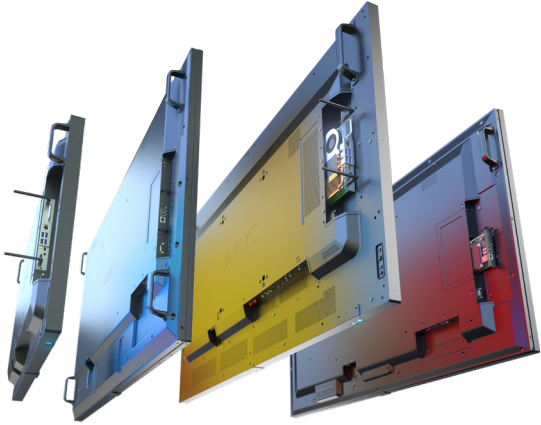

Choose your Signage Displays:

With a wide range of large format displays featuring integrated computing power, Sharp/NEC meets the needs of every application and budget. Our trusted reliability and long-life sustainability are included as standard.

	ME2 Series	M Series	P Series
43"	✓	✓	✓
49"/50"	✓	✓	✓
55"	✓	✓	✓
65"	✓	✓	✓
75"	✓	✓	
86"	✓	✓	
98"	✓		
Haze Level	Standard (1)	Pro (28)	Pro (28)
Operating Hours	18/7	24/7	24/7
Brightness	400 cd	500 cd	700 cd
Resolution	4K UHD	4K UHD	4K UHD
8K Signal Processing			✓
Contrast	≥ 8000:1	≥ 8000:1	≥ 8000:1
Colour Space	Standard	Standard	Wide Colour/ 75": Standard

Choose your integrated computing power:

Should future requirements change, the integrated module can be upgraded or re-configured accordingly without having to replace the display. Or choose the MultiSync ME2 display range with integrated Android SoC.

CPU	Quad Core 64-bit ARM Cortex 72 (ARM v8) @ 1.5GHz, VideoCore IV GPU	Intel Elkhart Lake Atom® x6413E Processor 4x 1.5GHz	SoC
Graphics	Hardware video encode / decode H.265 (HEVC) (up to 4Kp60 decode), H.264 (up to 1080p60 decode, 1080p30 encode), OpenGL ES 3.0 graphics	Intel® UHD Graphics for 10th Gen Intel® Processors HW Codec: H.265/HEVC, VP8, VP9, MPEG2, JPEG, VC1/WMV9. OpenGL4.5; DirectX 12; OpenCL 1.2	MKV (Mpeg1/2 Layer1/2/3 max res 4096x2160@60fps); MP4 (Mpeg1/2 Layer 1/2/3, H.264, HEVC/H.265, max res 4096x2160@60Hz)
RAM	4Gbyte LPDDR2 SDRAM	4GB dual channel	4G RAM
Memory/Storage	32 GByte on-board eMMC	128GB M.2 SSD (SATA) - configuration options: 256GB, 512GB	32GB ROM
Operating System	NEC MediaPlayer (pre-installed)	Windows 10 IoT Enterprise LTSC 2021, 64bit (pre-loaded), different configurations available on request (Built-to-order)	Android 13

➔ [LEARN MORE](#)

➔ [LEARN MORE](#)

➔ [LEARN MORE](#)

* The Android robot is reproduced or modified from work created and shared by Google and used according to terms described in the [Creative Commons 3.0 Attribution License](#).

Sharp NEC Display Solutions Europe GmbH
Landshuter Allee 12-14,
80637 Munich, Germany

infomail.sndse@sharp.eu
Phone: +49 (0) 89 99 699-0

www.sharpnecdisplays.eu

SHARP / NEC