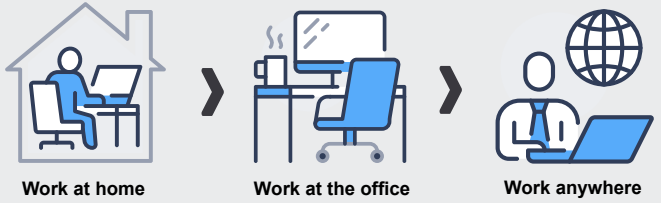

THE FUTURE IS HYBRID WORKING

COLLABORATE WITH SHARP/NEC

More employees will wish to work from home more frequently, but physical meetings will continue to play an important part of everyday. A significant post-covid shapeshift in the business world will be that almost every physical meeting will include participants joining remotely.

Considerations

- To create a seamless workflow between the home-office, remote workspaces and the office.
- To empower employees to work effectively from anywhere, yet to continue to protect their health and wellbeing.
- To ensure frictionless connectivity of devices and interaction using familiar digital tools and high-quality audio / video experiences.
- To maintain conducive meeting spaces which encourage safe, in-person meetings with effortless inclusion of remote participants.